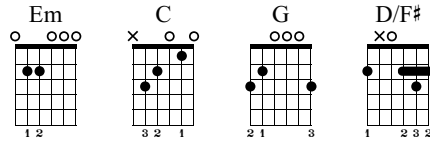

## MGMT

Cover by Erich Andreas AKA YourGuitarSage

Tabbed by swiz2000, rlegendi

Standard tuning

♩ = 120

# D Chorus

37 C 38 G 39 D/F# 40 Em

TAB: 0 0 0 0 0 0 | 3 3 3 3 3 3 | 2 2 2 2 2 2 | 0 2 2 2 2

41 C 42 G 43 D/F# 44 D/F#

1. 2.

TAB: 0 2 0 3 0 | 0 0 0 0 | 2 0 0 0 | 2 0 0 1-0 2-0

45 Em 46 C 47 G 48 D/F#

TAB: 0 2 2 0 2 2 | 0 2 0 0 | 0 0 0 0 | 0 0 0 0